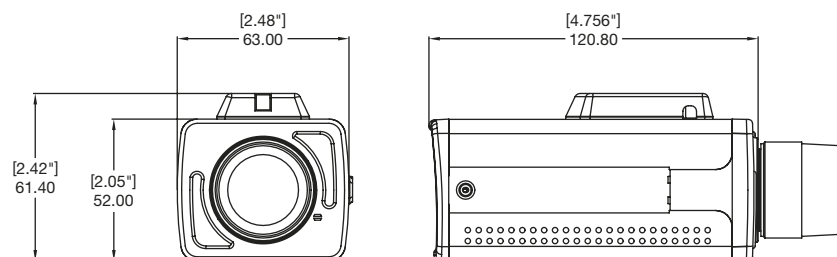

DIMENSION DIAGRAM

Unit: mm [inch]

CAM-5201/CAM-5221

PRODUCT SPECIFICATION

		CAM-5201	CAM-5221
Image	Device	SONY SuperHAD CCD	
	Size	1/3 inch	
	Effective Pixels (HxV)	811 x 508 (NTSC); 795 x 596 (PAL)	
	Horizontal Resolution	480 TVL	
Min. scene Illumination	Color	0.15 Lux at F1.2 (30 IRE, SAGC)	Color mode automatically switched to B/W mode under 4 Lux
	B/W	N/A	0.05 Lux at F1.2 (30 IRE, SAGC)
	IR Sensitivity	N/A	from 700nm to 1100nm
Lens	Lens Mount	C / CS (with adaptor)	
Synchronization	Sync. System	Internal	
Day/Night Functions	Mechanical IR Cut Filter	N/A	Yes
	Motion Detection	Yes (3 windows)	
Functions	Electronic Shutter	AES On: 1/60 ~ 1/100,000 sec. (NTSC); AES Off: 1/60 sec. (NTSC); AES On: 1/50 ~ 1/100,000 sec. (PAL); AES Off: 1/50 sec. (PAL)	
	BLC	On / Off (switchable)	
	AGC	On / Off (switchable)	On / Off (switchable) Turning off AGC will disable D&N function
	White Balance	AWB / PWB (switchable)	
	Flickerless	On / Off (switchable)	
	Auto Iris Control	Video / DC (switchable)	
	S/N Ratio	S/N Ratio	Better than 50 dB (AGC off)
Video (Compression)	Compression	MPEG-4 ASP compliant	
	Picture Resolution	Full D1 (720 x 480 in NTSC, 720 x 576 in PAL); CIF (352 x 240 in NTSC, 352 x 288 in PAL); QCIF (160 x 112 in NTSC, 176 x 144 in PAL)	
	Bit Rate	28 K ~ 3 M bps	
	Image Frame Rate	30 fps at full D1 resolution (NTSC); 25 fps at full D1 resolution (PAL)	
	Multi-stream	Up to 4 configurable frame rate/bit rate streams for preview and recording	
Video Output	Composite Output	CVBS, 1.0Vp-p with 75 Ω loading, BNC connector	
Audio Input	Compression	8 kHz, Mono, PCM	
	Built-in Microphone	Sensitivity : -44±5 dB (0 dB=1V/pa, 1 kHz); S/N Ratio : more than 58 dB; Directivity : omnidirectional	
Alarm	Input	1, TTL, terminal block	
	Output	1, TTL, terminal block	
External I/O	Reset Button	Factory default	
	LED	System status	
Network	LAN Port	Ethernet(10/100Base-T), RJ-45 connector	
	WAN Port	Ethernet(10/100Base-T), RJ-45 connector	
	Protocol	TCP, UDP, IP, HTTP, DHCP, PPPoE, RTP, RTSP, FTP, SMTP, DNS, DDNS, NTP, ICMP, IGMP, ARP	
Software	Web Browser	Microsoft Internet Explorer 6.0 or above	
	SDK	ACTi SDK-10000	
	Security	Password Protection : configured by the administrator	
Operating	Temperature	5 °C ~ 50 °C (40 °F ~ 122 °F)	
Power	Power Requirement	PoE (IEEE802.3af) with Class 3 (CAM-5201)	PoE (IEEE802.3af) with Class 3 (CAM-5221)
	Power Consumption	6.84W (DC12V) 7.68W (PoE)	6.96W (DC12V) 8.16W (PoE)
Physical	Dimensions (WxHxD)	63 mm x 52 mm x 120 mm (2.48" x 2.05" x 4.76")	
	Weight	450 g (0.99 lb)	