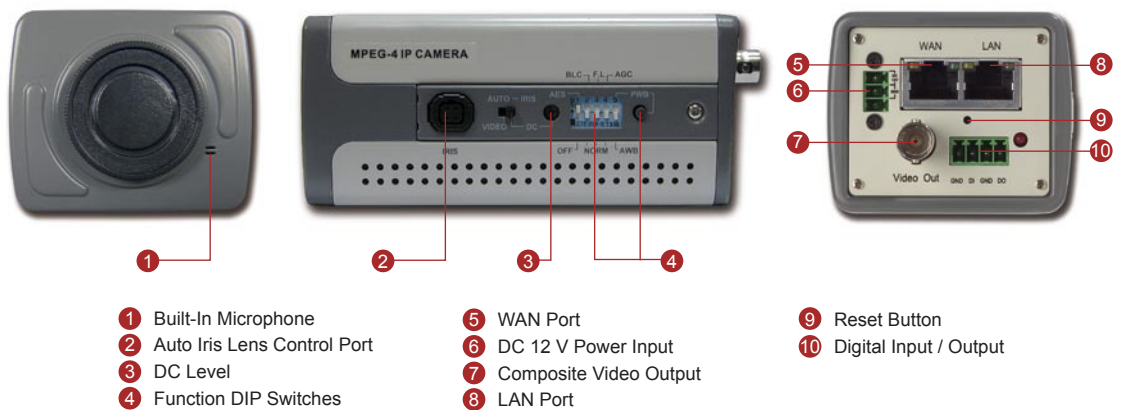

MPEG-4 Real-time Network Streaming IP Camera with Audio

CAM-5201/CAM-5221

- 1/3" Sony SuperHAD / EXviewHAD CCD
- Day and night function with Mechanical IR Cut Filter (CAM-5221)
- 0.15 Lux (CAM-5201) / 0.05 Lux (CAM-5221) at F1.8
- Backlight Compensation, Auto Iris Control, Auto White Balance Supported
- MPEG-4 ASP compression
- CIF up to Full D1 resolution at 30/25 FPS
- Multi-stream with variable frame rate in the same compression
- One-way audio supported
- Hardware motion detection, Digital Input/Output
- Fail-over network protection and QoS enabled (L3) video streaming
- Hybrid analog and ethernet video output with 480 TV lines
- DC 12 V or Power Over Ethernet (IEEE 802.3af) Supported